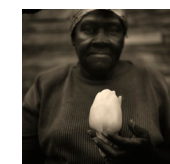

Gussie's Magnolia, LaGrange, TN, 1997
18 x 18" toned gelatin silver print
Ed. #14/50 $ 4000.00