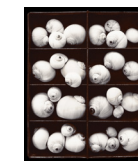

OLIVIA PARKER

Moon Snails, 1977
10 x 8" split toned gelatin silver contact print
#106 $ 8500.00